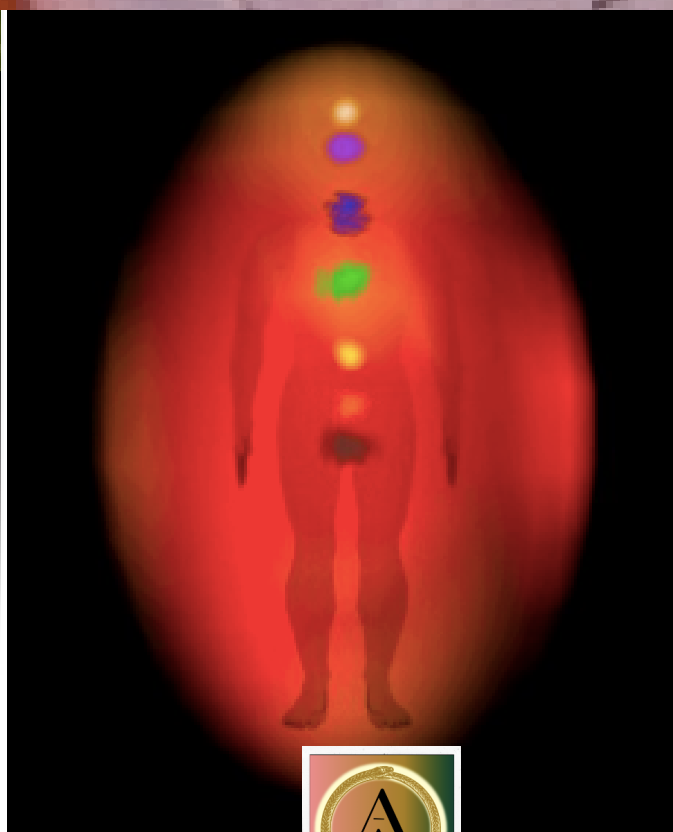

Sample of 23 page Report

RED physical, hardworking, grounded, practical, intense

YOUR ENERGY-DATA ANALYSIS

Following energy-data graphs and meters reflect important parts of your energy system.

COLOR WHEEL / YIN-YANG

Your **color wheel** gives you an overview of the complete aura color range. It is recommended to use your *aura color* or the *complementary-opposite color* to relax and balance yourself.

The graph also indicates your Yin-Yang balance. The short needle reflects the Yin-female qualities. The long needle the Yang-male-right qualities of your energy system.

A balanced Yin-Yang balance with needles close together indicates male-female energies seem to be in harmony.

If the needles are far apart, it indicates unbalanced, disharmonious, left-female and right-male energies need balancing.

If one needle is very close to the center and the other is far away, it indicates very unbalanced, one energy side might feel tense or stressed. Balancing is recommended.

YOUR AURA CHAKRA ANALYSIS

The **AURA VIDEO STATION** measures your data through hand sensors, analyzed, processed and mapped to specific aura-chakra states.