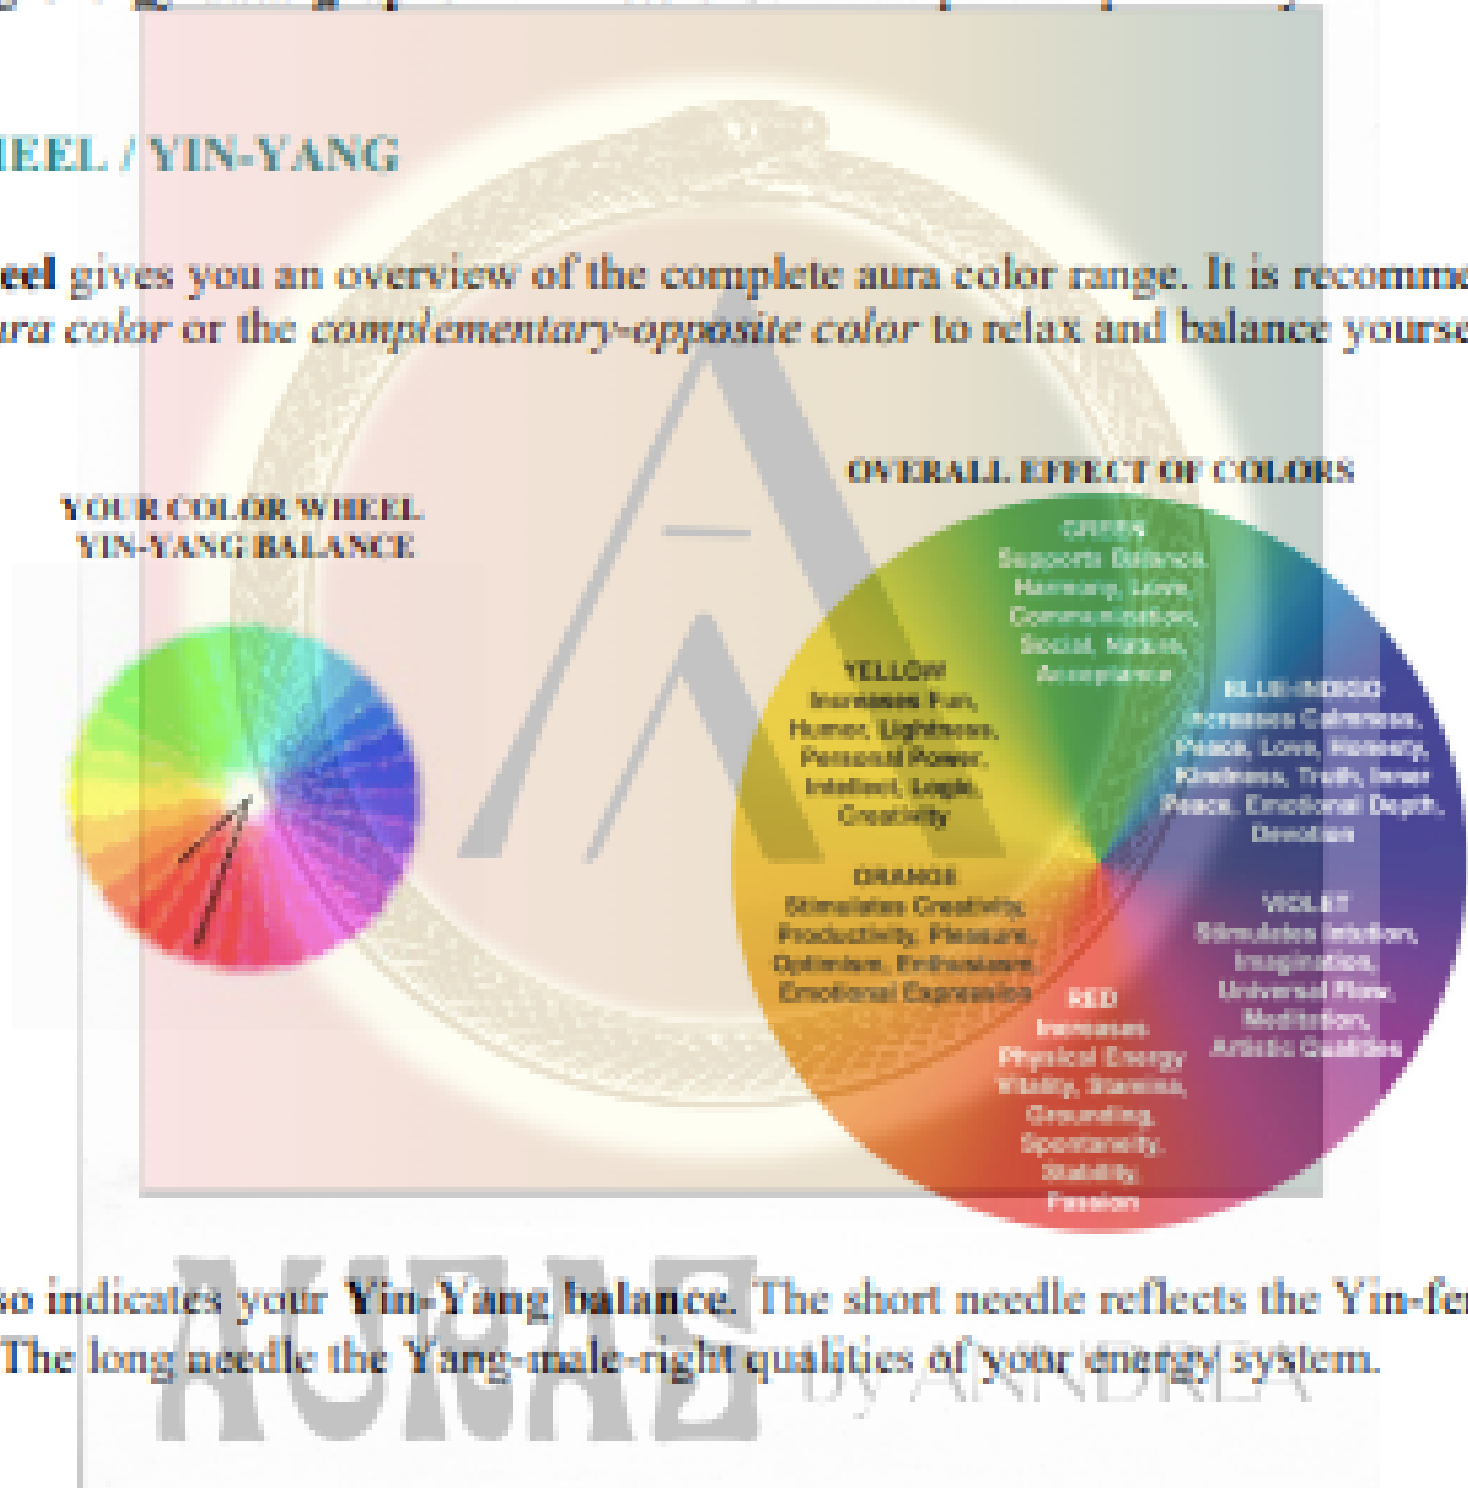

Sample of 23 page Report

RED physical, hardworking, grounded, practical, intense

YOUR ENERGY-DATA ANALYSIS

Following energy-data graphs and meters reflect important parts of your energy system.

COLOR WHEEL / YIN-YANG

Your **color wheel** gives you an overview of the complete aura color range. It is recommended to use your *aura color* or the *complementary-opposite color* to relax and balance yourself.

The graph also indicates your Yin-Yang balance. The short needle reflects the Yin-female qualities. The long needle the Yang-male-right qualities of your energy system.

A balanced Yin-Yang balance with needles close together indicates male-female energies seem to be in harmony.

If the needles are far apart, it indicates unbalanced, disharmonious, left-female and right-male energies need balancing.